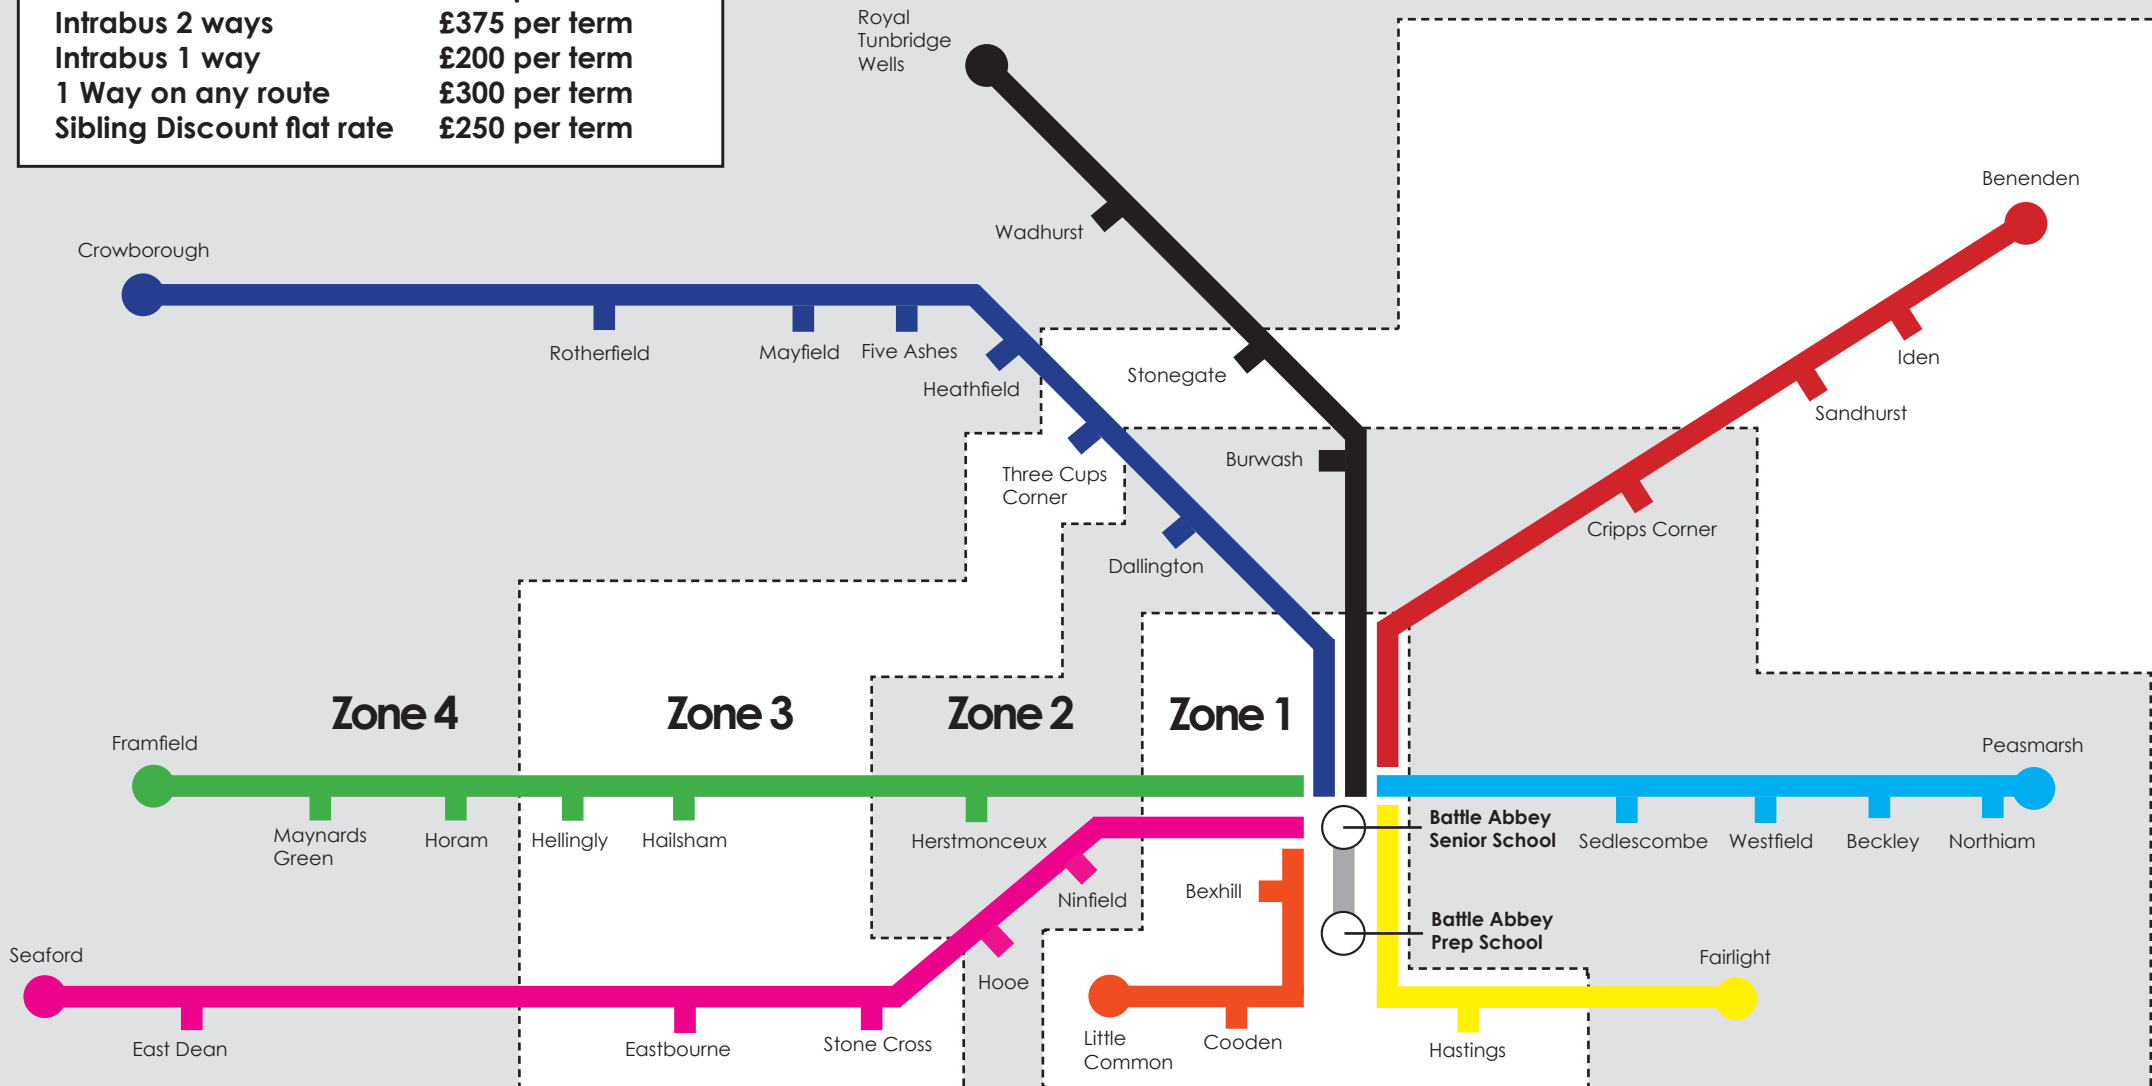

School Bus Routes Academic Year 2022/2023

	Price
Zone 1	£450 per term
Zone 2	£475 per term
Zone 3	£550 per term
Zone 4	£575 per term
Intrabus 2 ways	£375 per term
Intrabus 1 way	£200 per term
1 Way on any route	£300 per term
Sibling Discount flat rate	£250 per term

Please contact our Transport Manager on transport@battleabbeyschool.com or 01424 772385 to discuss or book bus routes.