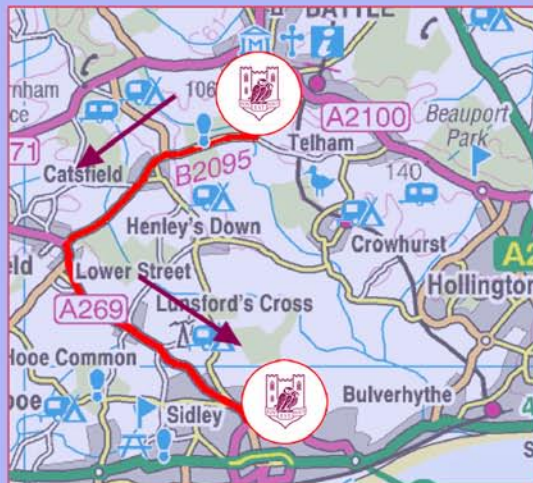

Battle Abbey Nursery School
 19 Penland Rd,
 Bexhill,
 East Sussex,
 TN40 2JG.
 Telephone: 01424 213283
 email: bapsnursery@tiscali.co.uk

Battle Abbey School from London Airports

From London Airports take the most direct route to the M25 and head towards the South East and take the A21 (signs for Hastings/A21).

Stay on the A21 heading to Hastings/Flimwell. At Johns Cross take the 2nd exit at the roundabout onto A2100/London Rd heading to Bexhill and Battle.

Continue to follow A2100. At the roundabout head straight across on to Battle High Street and towards the Abbey. Battle Abbey School should soon be clearly visible at the end of the High Street.

Parking is available at the front of the school which can be accessed via the arch under the abbey gate house.

Battle Abbey to Battle Abbey Prep School

Head towards Hastings on the A2100. Turn right onto B2095. At Ninfield roundabout take the turning towards Bexhill on the A269.

Turn left at the roundabout onto the A2036 at the first major intersection you come to take a sharp right into Hastings Rd the school is at number 40, about half way down on the left. Limited parking is available in the school grounds (turn left as you enter).