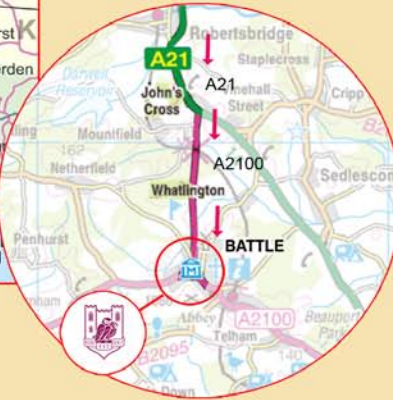

Battle Abbey Nursery School
 19 Penland Rd,
 Bexhill,
 East Sussex,
 TN40 2JG.
 Telephone: 01424 213283
 email: bapsnursery@tiscali.co.uk

Battle Abbey School from London Airports

From London Airports take the most direct route to the M25 and head towards the South East and take the A21 (signs for Hastings/A21).

Stay on the A21 heading to Hastings/Flimwell. At Johns Cross take the 2nd exit at the roundabout onto A2100/London Rd heading to Bexhill and Battle.

Continue to follow A2100. At the roundabout head straight across on to Battle High Street and towards the Abbey. Battle Abbey School should soon be clearly visible at the end of the High Street.

Parking is available at the front of the school which can be accessed via the arch under the abbey gate house.

Battle Abbey to Battle Abbey Prep School

Head towards Hastings on the A2100. Turn right onto B2095. At Ninfield roundabout take the turning towards Bexhill on the A269.

Turn left at the roundabout onto the A2036 at the first major intersection you come to take a sharp right into Hastings Rd the school is at number 40, about half way down on the left. Limited parking is available in the school grounds (turn left as you enter).